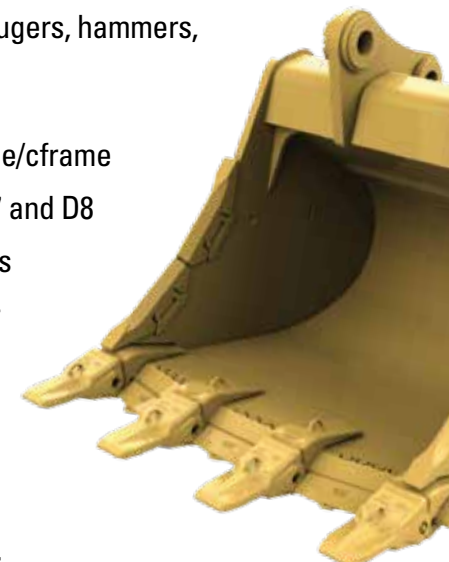

50% ON ALL NEW SURPLUS, TAKEOFF, GOOD USED IN-STOCK ATTACHMENTS

- Skid steer attachments Including: forks, augers, hammers, cold planers, and backhoe attachments
- Many new takeoff dozer blades Including: D8T angle/cframe and D7E angle/cframe
- New, takeoff and used rippers to fit D6, D7 and D8
- Snow plows and wings for various graders
- Various buckets for excavators, skid steer and wheel loaders